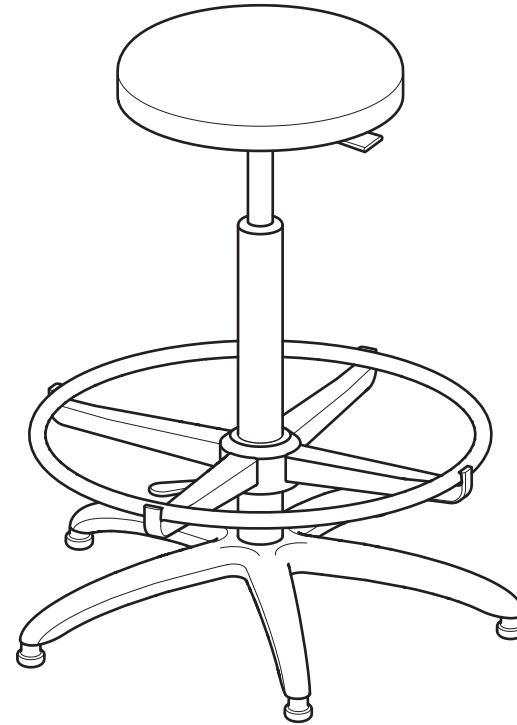

1

2

REPAIR & DISASSEMBLY

REPAIR

Carefully remove the broken part and secure the new one in its place using appropriate tools and hardware shown in either in the assembly instructions or illustration below. Contact Aj Products for spare parts.

Part	Description	Material	Spare part number
1	Seat	Plastic	-
2	Gas cylinder	Metal	-
3	Machinescrew M6x16	Metal	A67019
4	Footrest	Metal	-
5	Crossfoot	Plastic	-
6	Foot	Plastic	23417

Contact your local Aj seller for spare parts.