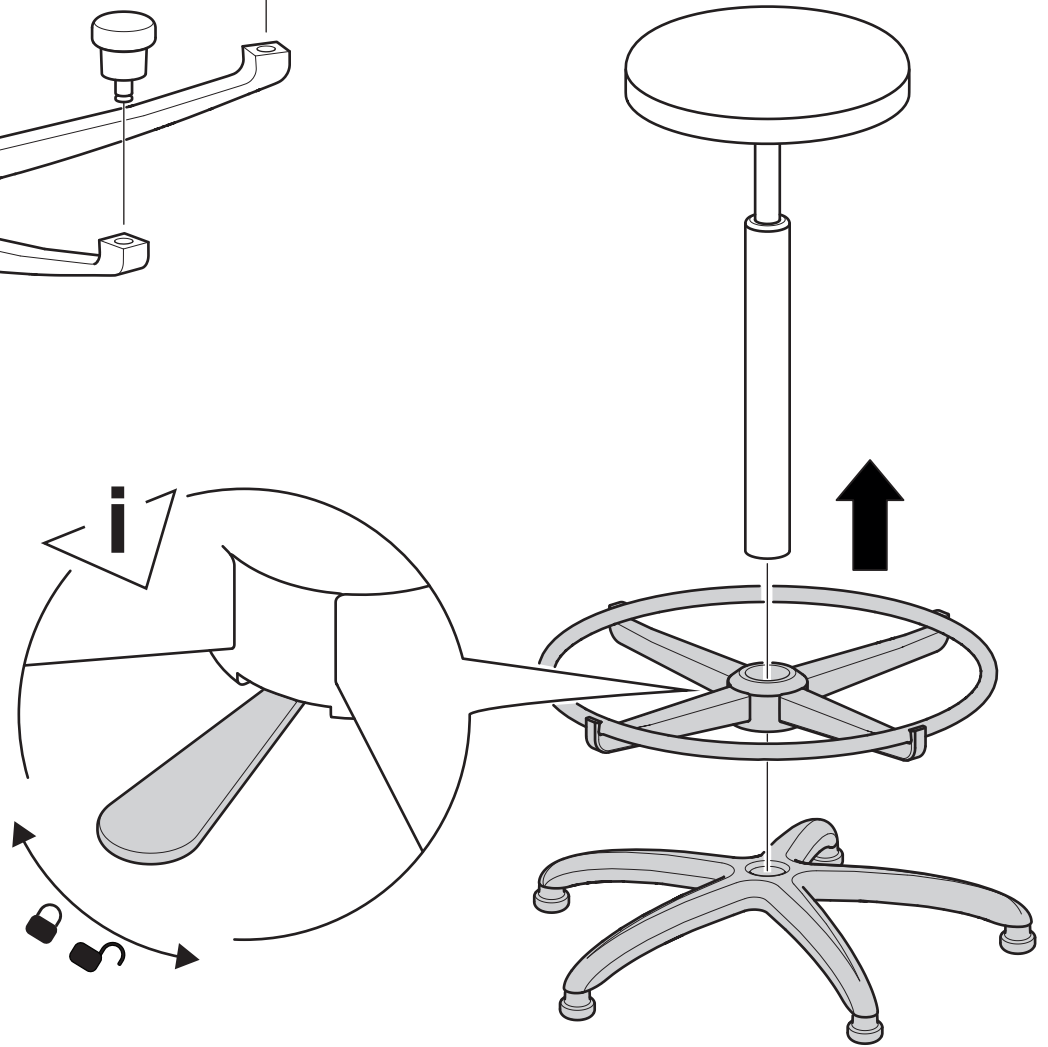

1

2

REPAIR & DISASSEMBLY

REPAIR

Carefully remove the broken part and secure the new one in its place using appropriate tools and hardware shown in either in the assembly instructions or illustration below. Contact Aj Products for spare parts.

DISASSEMBLY

To disassemble the furniture for proper recycling, start by removing all screws and fasteners, then separate materials like wood, metal, and fabric before taking them to the respective recycling facilities.

Part	Description	Material	Spare part number
1	Seat	Plastic	-
2	Gas cylinder	Metal	-
3	Machinescrew M6x16	Metal	A67019
4	Footrest	Metal	-
5	Crossfoot	Plastic	-
6	Foot	Plastic	23417

Contact your local Aj seller for spare parts.

REPARATION & DEMONTERING

REPARATION

Ta bort den trasiga delen och montera den nya på plats med lämpliga verktyg och beslag som visas antingen i monteringsanvisningarna eller illustrationen nedan. Kontakta Aj Produkter för eventuella reservdelar.