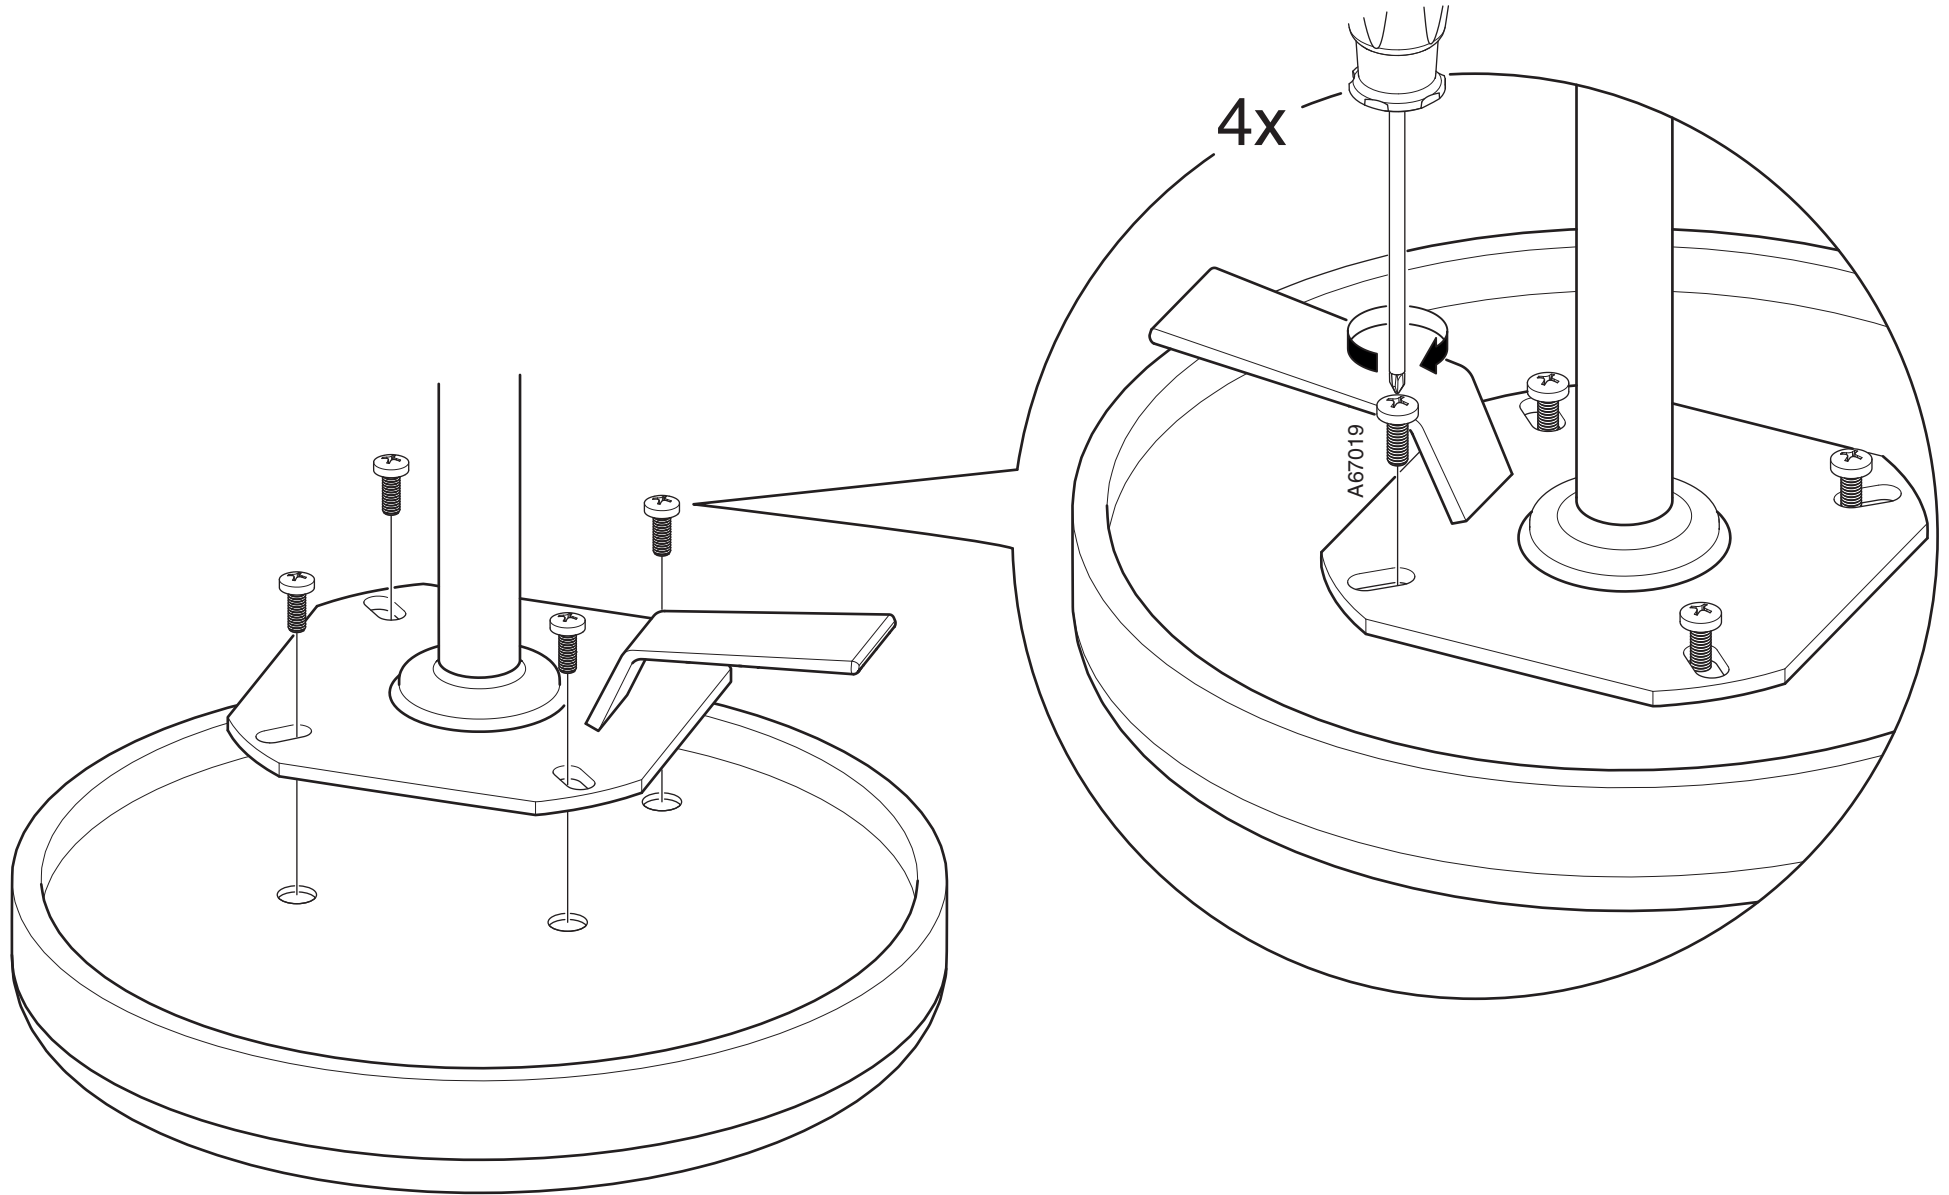

1

2

REPAIR & DISASSEMBLY

REPAIR

Carefully remove the broken part and secure the new one in its place using appropriate tools and hardware shown in either in the assembly instructions or illustration below. Contact Aj Products for spare parts.

Part	Description	Material	Spare part number
1	Seat	Plastic	-
2	Gas cylinder	Metal	-
3	Machinescrew M6x16	Metal	A67019
4	Footrest	Metal	-
5	Crossfoot	Plastic	-
6	Foot	Plastic	23417

Contact your local Aj seller for spare parts.