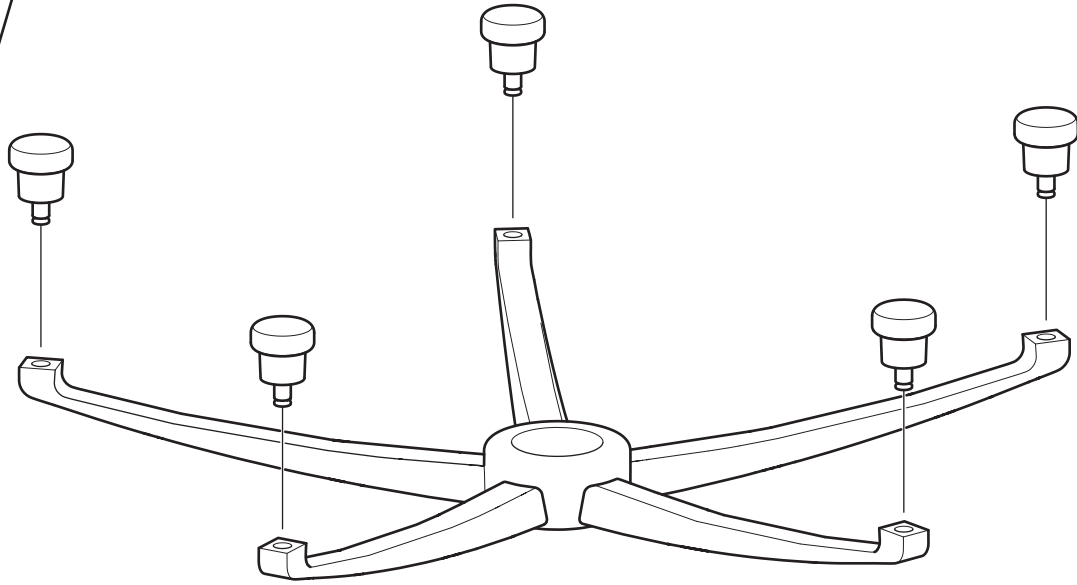

1

2

REPAIR & DISASSEMBLY

REPAIR

Carefully remove the broken part and secure the new one in its place using appropriate tools and hardware shown in either in the assembly instructions or illustration below. Contact Aj Products for spare parts.

Part	Description	Material	Spare part number
1	Seat	Plastic	-
2	Gas cylinder	Metal	-
3	Machinescrew M6x16	Metal	A67019
4	Footrest	Metal	-
5	Crossfoot	Plastic	-
6	Foot	Plastic	23417

Contact your local Aj seller for spare parts.